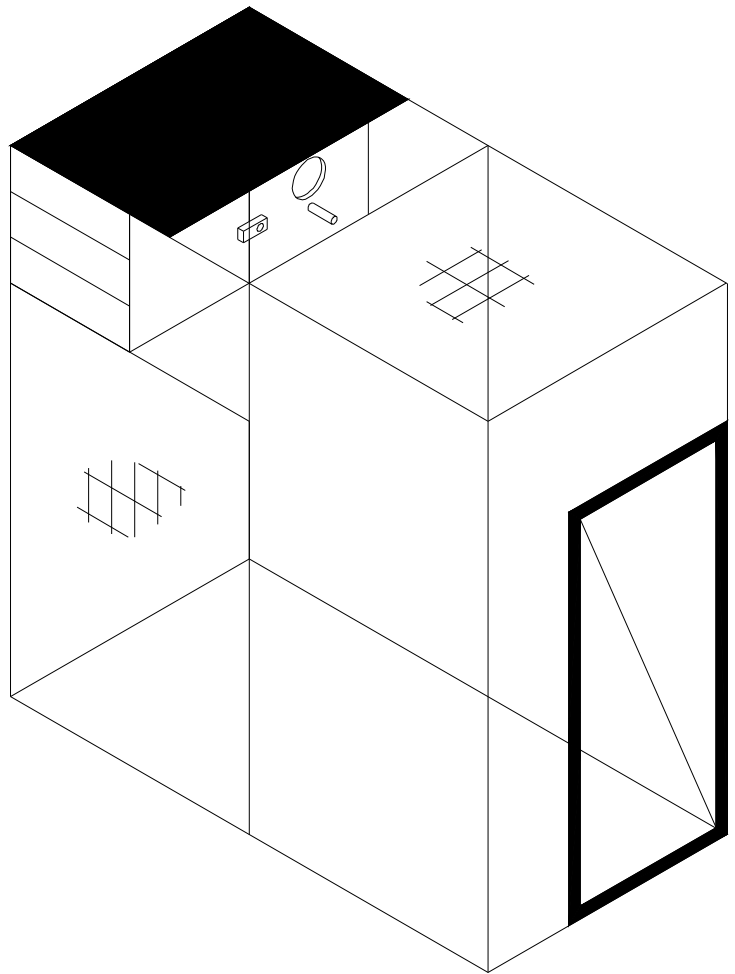

£359.00

HAMBLE AVIARY

6' long x 3' wide x 6' high Aviary Plus 18"
deep x 3' wide x 20" high night/shelter box
built onto outside of aviary to maximize flight
area.

£219.00

RIVERSIDE AVIARY

9' long x 3' wide x 6' high
Aviary. Incorporating night/
shelter box with closing/
opening door at one end and
full height safety porch (2' x 3')
at the other end.

£295.00

HYPHE AVIARY

6' long x 6' wide x 6' high
Aviary. Incorporating night/
shelter box (4' long) with
closing/opening door. Also
features internal full height
safety porch (2' x 3') which is
covered with ply & felt roof.

£389.00

NEWPORT AVIARY

6' long x 3' wide x 6' high Aviary.
Incorporating house/night box with
closing/opening door.

£209.00

VENTNOR AVIARY – (Suitable for Owls etc.)

6' long x 6' wide x 6' high Aviary.
Incorporating 3' wide x 2' deep x 2'
high house/ night box with closing/
opening door. Ply & felt roof covers
the full width of the Aviary. This Avi-
ary is made with 1" x 1" x 16g wire.