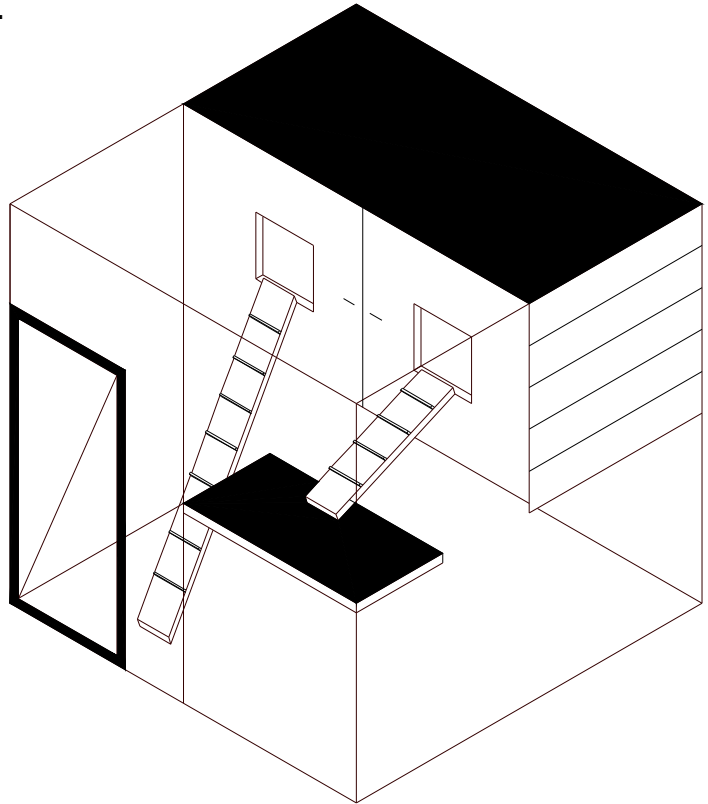

£209.00

RABBIT/ GUINEA PIG/ SMALL ANIMAL RUN

5' long x 3' wide x 18" high with hinged, half opening roof – (other sizes can be made).

£69.00

MEON AVIARY

9' long x 3' wide x 6' high. Suitable for chickens, ducks, rabbits, ferrets, guinea pigs, etc. This aviary has an exterior box, slightly raised off the ground with a ramp going to it. There is also an opening door at the front of the box which gives access for cleaning.

Please Note: The box is only suitable as a shelter for animals.

£279.00

EXTON CAT AVIARY (also suitable for ferrets, etc.)

6' long x 6' wide x 6' high. The box incorporated in this aviary has two large opening doors for easy cleaning, plus two small doors for cat access both with sliders. It has a shelf and two ramps.

£449.00

CAT RUN

This run comes complete with ramp and shelf. 9' long x 3' wide x 6'8" high. Ideal to exercise your cat.

£219.00

3' RABBIT HUTCH

Super strong rabbit hutch, will last for years. 3' long x 20" deep x 34" high (including legs).