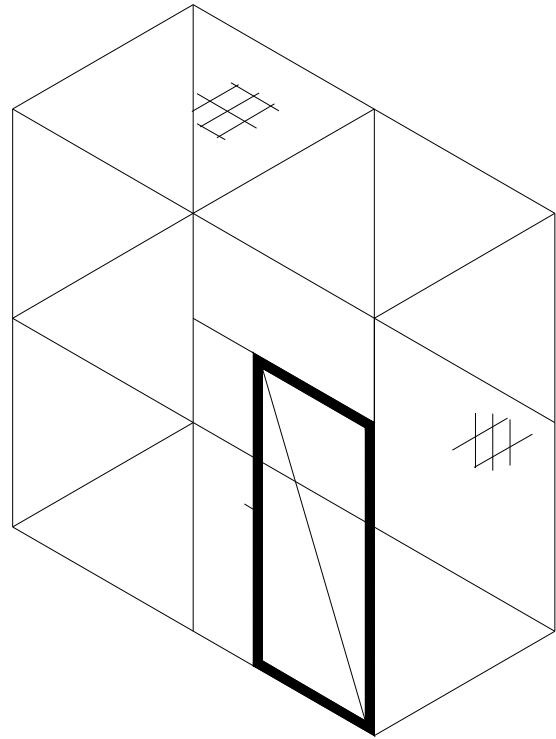

£299.00

SWANMORE AVIARY

6 long x 3' wide x 6' high aviary incorporating open shelter box (3' x 3'). Solid roof to 4' the remaining 2' is wire.

£199.00

PANEL AVIARY AND SAFETY PORCH

9' long x 3' wide x 6' high. This Aviary incorporates a 2' x 3' full height safety porch.

£199.00

PANEL AVIARY – (Pre- drilled & screwed)

6' long x 3' wide x 6' high. This Aviary is to display what can be made with our Aviary Panels, just one of many designs.

£129.00

* To construct a 9' long x 3' wide x 6' high Panel Aviary would cost:-

£179.00

PANEL AVIARY – (Pre- drilled & screwed)

6' long x 6' wide x 6' high. Divided in the middle to make two separate aviaries.

£229.00

Plan View

PANEL AVIARY – (Pre- drilled & screwed)

6' long x 6' wide x 6' high.

£185.00

PANEL AVIARY – (Pre- drilled & screwed)

9' long x 6' wide x 6' high aviary with 2' x 3' internal safety porch.

£279.00

PANEL AVIARY – (Pre- drilled & screwed)

9' long x 9' wide x 6' high aviary comprising three 6' x 3' aviaries and an external walkway/ safety porch.