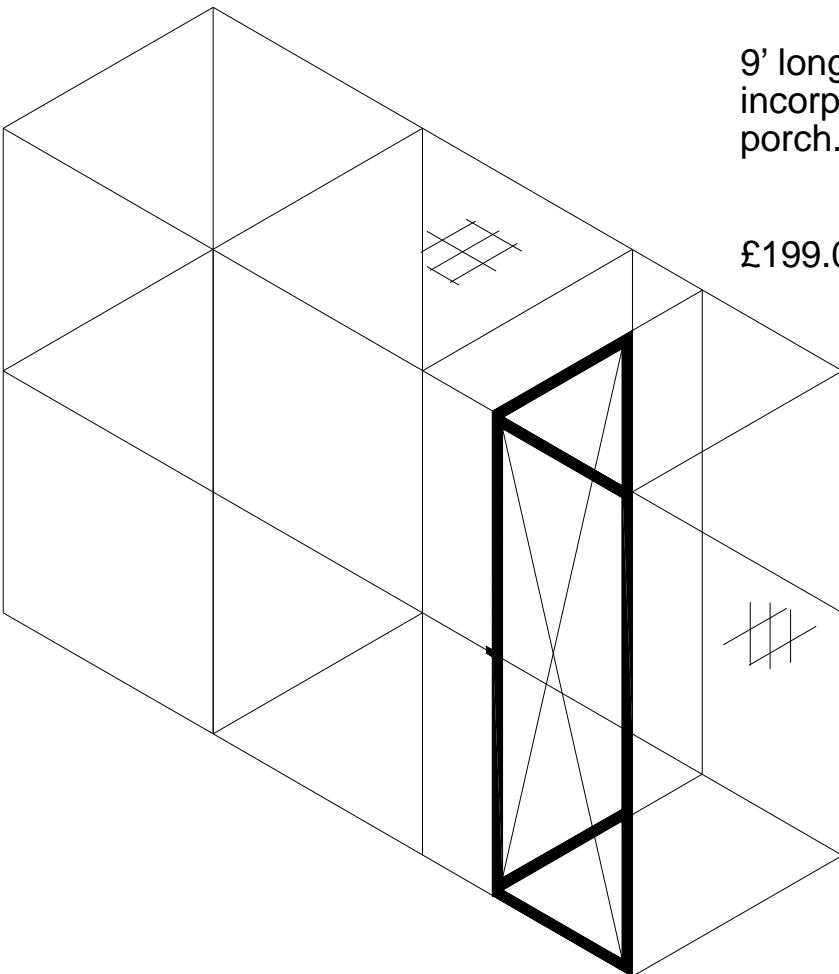

£299.00

PETERSFIELD AVIARY

6' long x 3' wide x 6' high Aviary.
Incorporating night/shelter box
with closing/opening door. Safety
porch underneath box.

£259.00

* This aviary can also be made to a
9' long x 3' wide x 6' high size which
has proved to be very popular for
an extra £40.00 making a total price
of:-

£299.00

SWANMORE AVIARY

6 long x 3' wide x 6' high aviary incorporating open shelter box (3' x 3'). Solid roof to 4' the remaining 2' is wire.

£199.00

PANEL AVIARY AND SAFETY PORCH

9' long x 3' wide x 6' high. This Aviary incorporates a 2' x 3' full height safety porch.

£199.00

PANEL AVIARY – (Pre- drilled & screwed)

6' long x 3' wide x 6' high. This Aviary is to display what can be made with our Aviary Panels, just one of many designs.

£129.00

* To construct a 9' long x 3' wide x 6' high Panel Aviary would cost:-

£179.00

PANEL AVIARY – (Pre- drilled & screwed)

6' long x 6' wide x 6' high. Divided in the middle to make two separate aviaries.

£229.00

Plan View

PANEL AVIARY – (Pre- drilled & screwed)

6' long x 6' wide x 6' high.