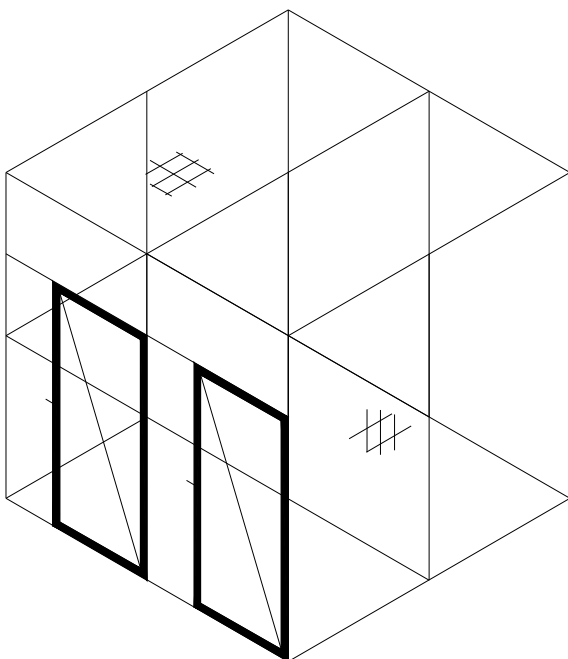

£299.00

SWANMORE AVIARY

6 long x 3' wide x 6' high aviary incorporating open shelter box (3' x 3'). Solid roof to 4' the remaining 2' is wire.

£199.00

PANEL AVIARY AND SAFETY PORCH

9' long x 3' wide x 6' high. This Aviary incorporates a 2' x 3' full height safety porch.

£199.00

PANEL AVIARY – (Pre- drilled & screwed)

6' long x 3' wide x 6' high. This Aviary is to display what can be made with our Aviary Panels, just one of many designs.

£129.00

* To construct a 9' long x 3' wide x 6' high Panel Aviary would cost:-

£179.00

PANEL AVIARY – (Pre- drilled & screwed)

6' long x 6' wide x 6' high. Divided in the middle to make two separate aviaries.

£229.00

Plan View

PANEL AVIARY – (Pre- drilled & screwed)

6' long x 6' wide x 6' high.

£185.00

PANEL AVIARY – (Pre- drilled & screwed)

9' long x 6' wide x 6' high aviary with 2' x 3' internal safety porch.

£279.00

PANEL AVIARY – (Pre- drilled & screwed)

9' long x 9' wide x 6' high aviary comprising three 6' x 3' aviaries and an external walkway/ safety porch.