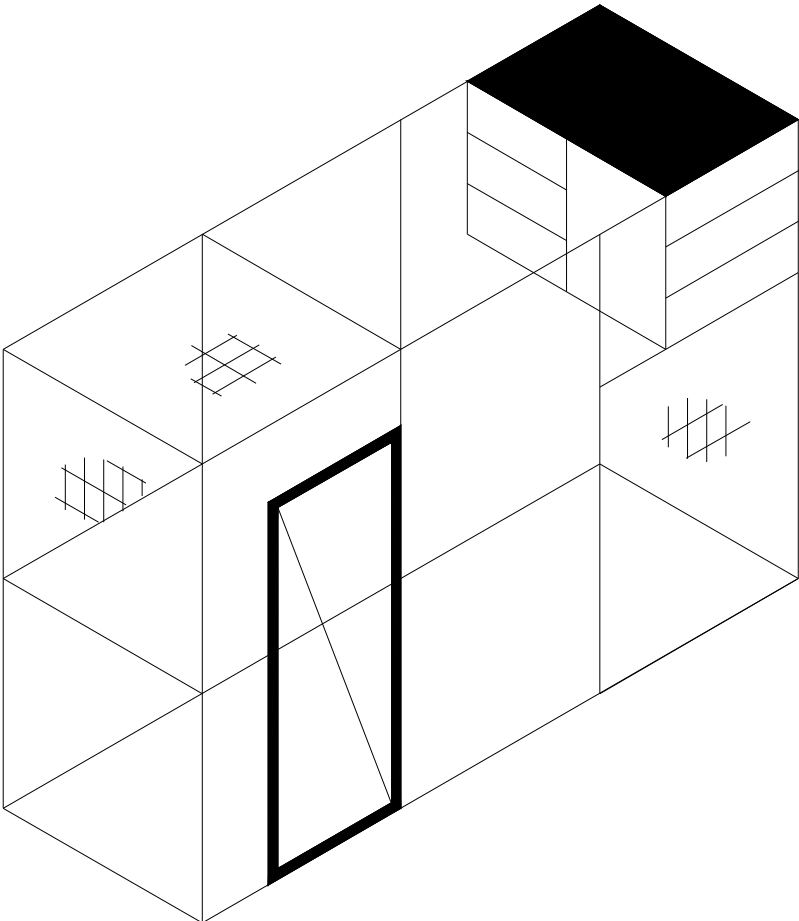

LYNDHURST AVIARY

9' long x 3' wide x 6' high Aviary. Incorporating night/shelter box.

£249.00