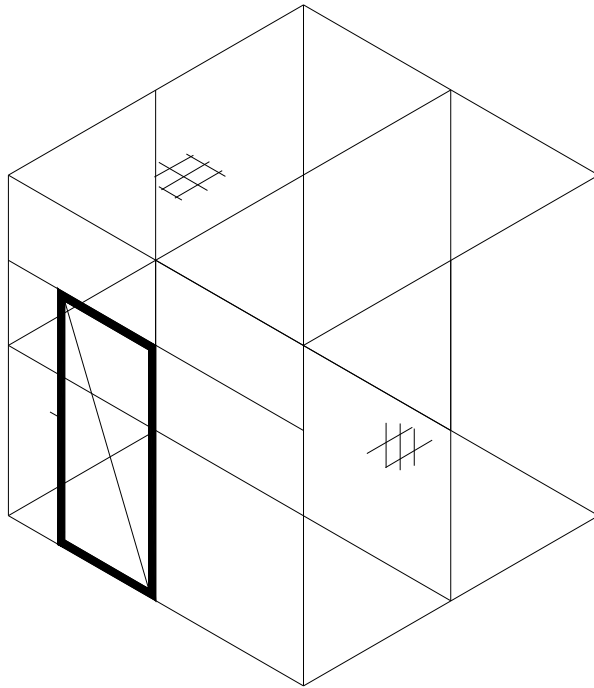

£299.00

SWANMORE AVIARY

6 long x 3' wide x 6' high aviary incorporating open shelter box (3' x 3'). Solid roof to 4' the remaining 2' is wire.

£199.00

PANEL AVIARY AND SAFETY PORCH

9' long x 3' wide x 6' high. This Aviary incorporates a 2' x 3' full height safety porch.

£199.00

PANEL AVIARY – (Pre- drilled & screwed)

6' long x 3' wide x 6' high. This Aviary is to display what can be made with our Aviary Panels, just one of many designs.

£129.00

* To construct a 9' long x 3' wide x 6' high Panel Aviary would cost:-

£179.00

PANEL AVIARY – (Pre- drilled & screwed)

6' long x 6' wide x 6' high. Divided in the middle to make two separate aviaries.

£229.00

Plan View

PANEL AVIARY – (Pre- drilled & screwed)

6' long x 6' wide x 6' high.

£185.00

PANEL AVIARY – (Pre- drilled & screwed)

9' long x 6' wide x 6' high aviary with 2' x 3' internal safety porch.

£279.00

PANEL AVIARY – (Pre- drilled & screwed)

9' long x 9' wide x 6' high aviary comprising three 6' x 3' aviaries and an external walkway/ safety porch.