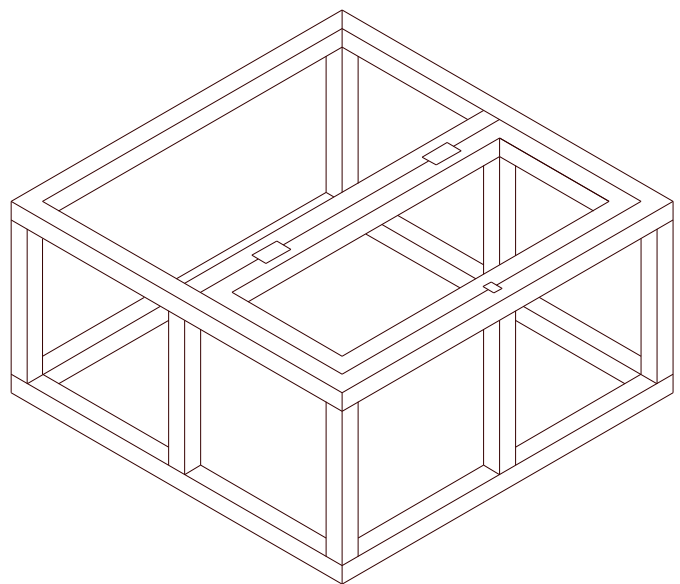

£99.00

*Also available in 4' long x 20" deep x 34" high

£139.00

Or let us quote you on whatever size you require.

MINI GUINEA RUN (Ideal for Guinea Pigs)

3' long x 3' wide x 18" high. Half the roof opens for access.

£54.00

PET RUN + SHELTER BOX

6' long x 3' wide x 18" high, complete with shelter box. Back opens for easy cleaning. Hinged roof for top access.

£139.00

PET ARK

Suitable for rabbits, guinea pigs, chickens, ducks, etc. 6' long x 3' wide x 33" high. Door on back of box for access, also one on wire front.