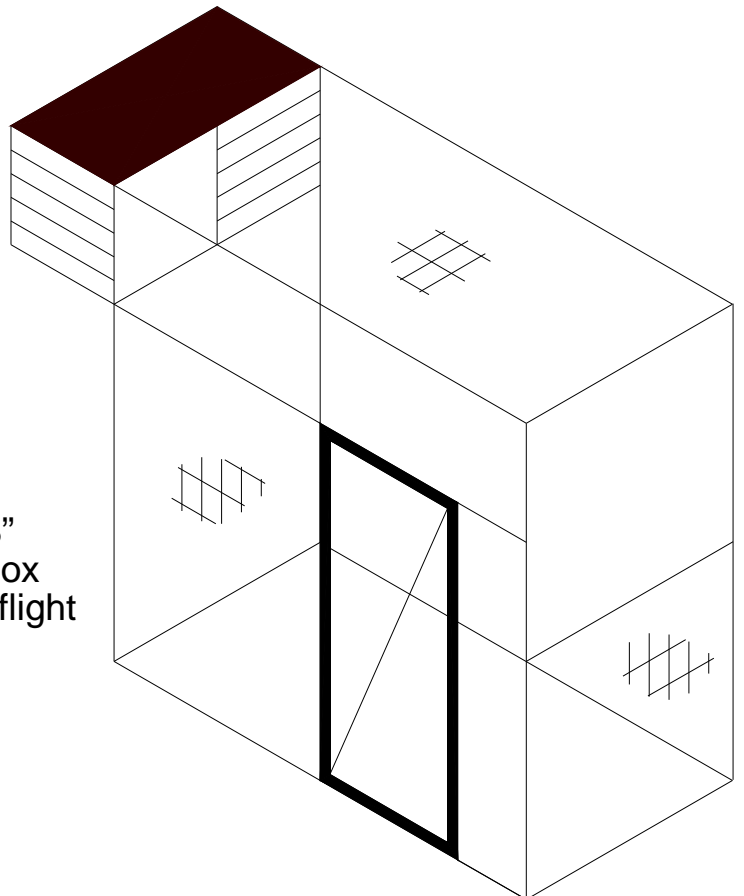

PLEASE NOTE:- ALL SIZES ARE APPROXIMATE, IF YOU NEED EXACT SIZE, PLEASE ASK.

All our prices are inclusive of V.A.T.

TITCHFIELD AVIARY

6' long x 3' wide x 6' high Aviary.
Complete with night/shelter box plus
shiplap across back and one side for
extra protection.

£359.00

HAMBLE AVIARY

6' long x 3' wide x 6' high Aviary Plus 18"
deep x 3' wide x 20" high night/shelter box
built onto outside of aviary to maximize flight
area.

£219.00

RIVERSIDE AVIARY

9' long x 3' wide x 6' high
Aviary. Incorporating night/
shelter box with closing/
opening door at one end and
full height safety porch (2' x 3')
at the other end.