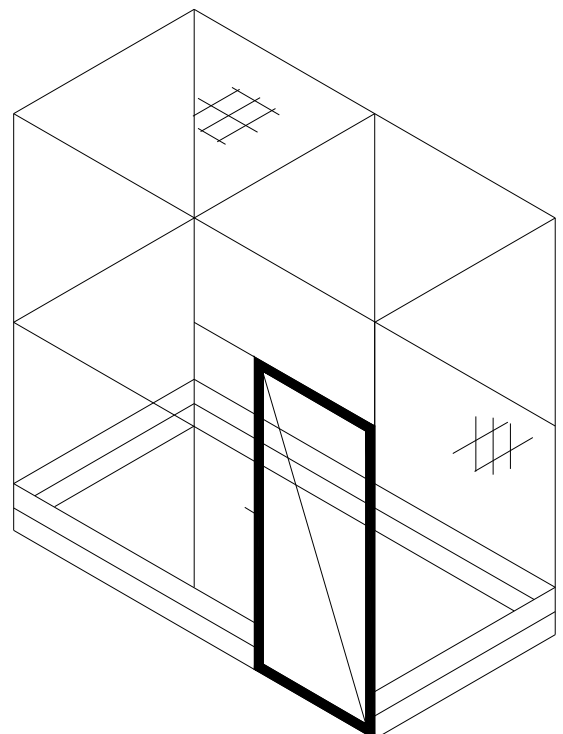

£185.00

PANEL AVIARY – (Pre- drilled & screwed)

9' long x 6' wide x 6' high aviary with 2' x 3' internal safety porch.

£279.00

PANEL AVIARY – (Pre- drilled & screwed)

9' long x 9' wide x 6' high aviary comprising three 6' x 3' aviaries and an external walkway/ safety porch.

£449.00

Plan View

DELUXE PANEL AVIARY – (Pre- drilled & screwed)

6' long x 3' wide x 6' high aviary with two pieces of shiplap around the bottom edge.

£179.00

DOOR PANEL

SIDE PANELS/ROOF PANEL

SMALL ROOF PANEL