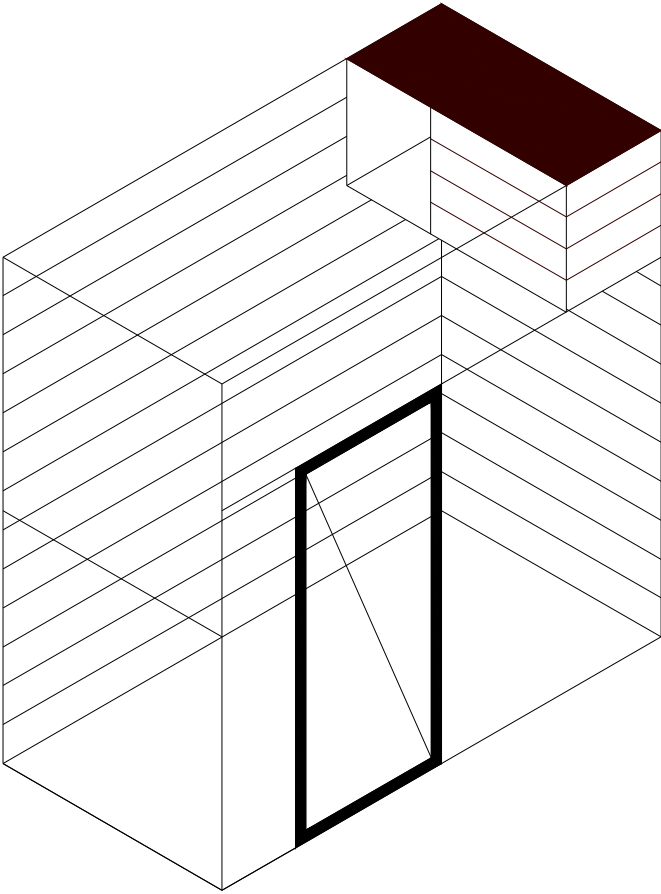

TITCHFIELD AVIARY

6' long x 3' wide x 6' high Aviary.
Complete with night/shelter box plus
shiplap across back and one side for
extra protection.

£359.00