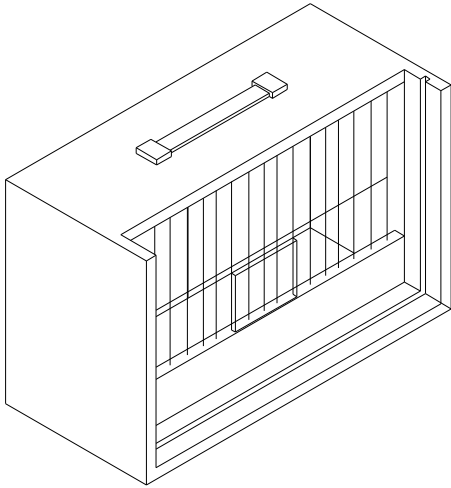

6' x 18" Side panel £10.99

3' x 18" Side panel £7.99

We will also make any other size panel you require, please ask for a quote.

INDOOR AVIARY CAGE: (BASIC OR DELUXE)

3' long x 2' wide x 5' high. (This can also be made to your own measurements).
Door can be put either in end or on front – Your choice.

We make a variety of designs: -

- | | | |
|----|---|---------|
| 1. | Basic Aviary (no floor, or shiplap). | £79.00 |
| 2. | Basic Aviary with small door above main one. | £99.00 |
| 3. | Basic Aviary with top opening. | £99.00 |
| 4. | Deluxe Aviary with floor and shiplap. | £99.00 |
| 5. | Deluxe Aviary with small door above main one. | £109.00 |
| 6. | Deluxe Aviary with top opening. | £109.00 |
| 7. | 2 Door Aviary on wheels (untreated) | £109.00 |

Deluxe Aviary with floor and shiplap.

INDOOR AVIARY 2 DOOR ON WHEELS
(No.7)

Indoor aviary with double doors in natural wood. On wheels.

£109.00

PLASTIC TRANSPORT BOXES

Easy to clean
Shutter slides into front of box
Keeps birds calm.

£17.99

MINI OUTDOOR AVIARY

42" long x 27" deep x 5' high. This Aviary is ideal for a small garden, or a limited space. It is fully enclosed except for the front. It has 2 stainless steel dishes on a revolving system, for easy feeding.