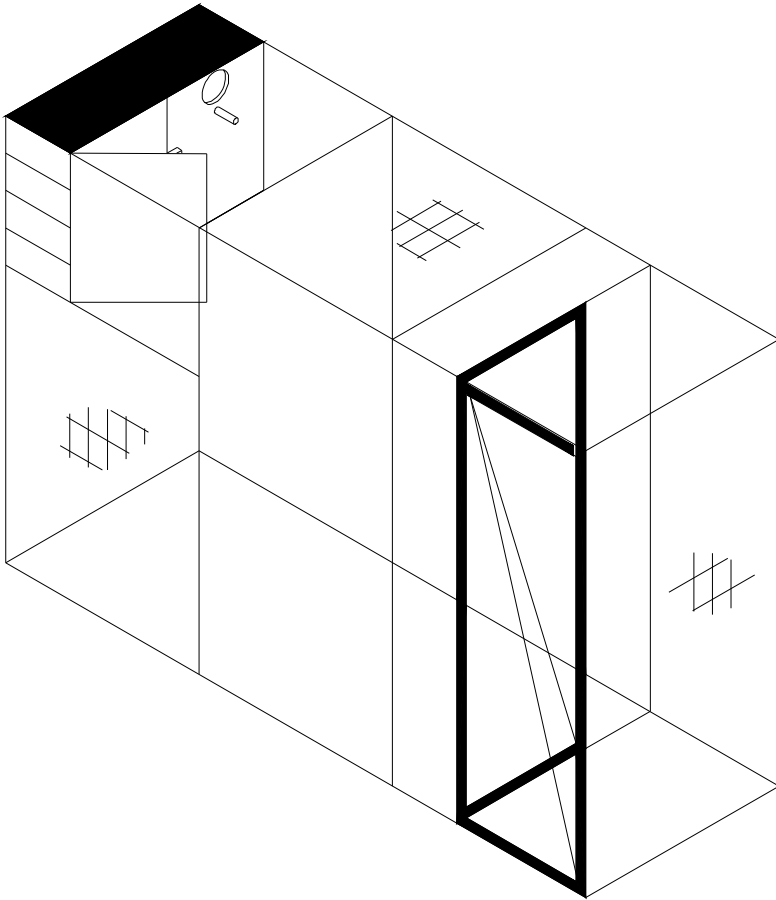

£359.00

HAMBLE AVIARY

6' long x 3' wide x 6' high Aviary Plus 18"
deep x 3' wide x 20" high night/shelter box
built onto outside of aviary to maximize flight
area.

£219.00

RIVERSIDE AVIARY

9' long x 3' wide x 6' high
Aviary. Incorporating night/
shelter box with closing/
opening door at one end and
full height safety porch (2' x 3')
at the other end.

£295.00

HYPHE AVIARY

6' long x 6' wide x 6' high
Aviary. Incorporating night/
shelter box (4' long) with
closing/opening door. Also
features internal full height
safety porch (2' x 3') which is
covered with ply & felt roof.