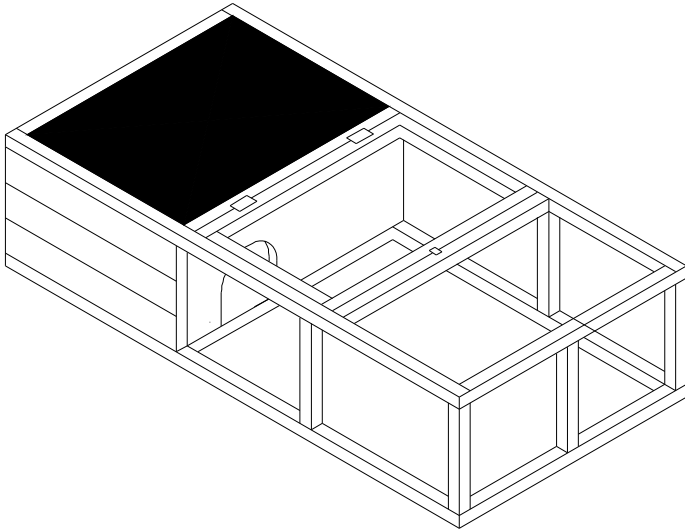

£99.00

*Also available in 4' long x 20" deep x 34" high

£139.00

Or let us quote you on whatever size you require.

MINI GUINEA RUN (Ideal for Guinea Pigs)

3' long x 3' wide x 18" high. Half the roof opens for access.

£54.00

PET RUN + SHELTER BOX

6' long x 3' wide x 18" high, complete with shelter box. Back opens for easy cleaning. Hinged roof for top access.

£139.00

PET ARK

Suitable for rabbits, guinea pigs, chickens, ducks, etc. 6' long x 3' wide x 33" high. Door on back of box for access, also one on wire front.