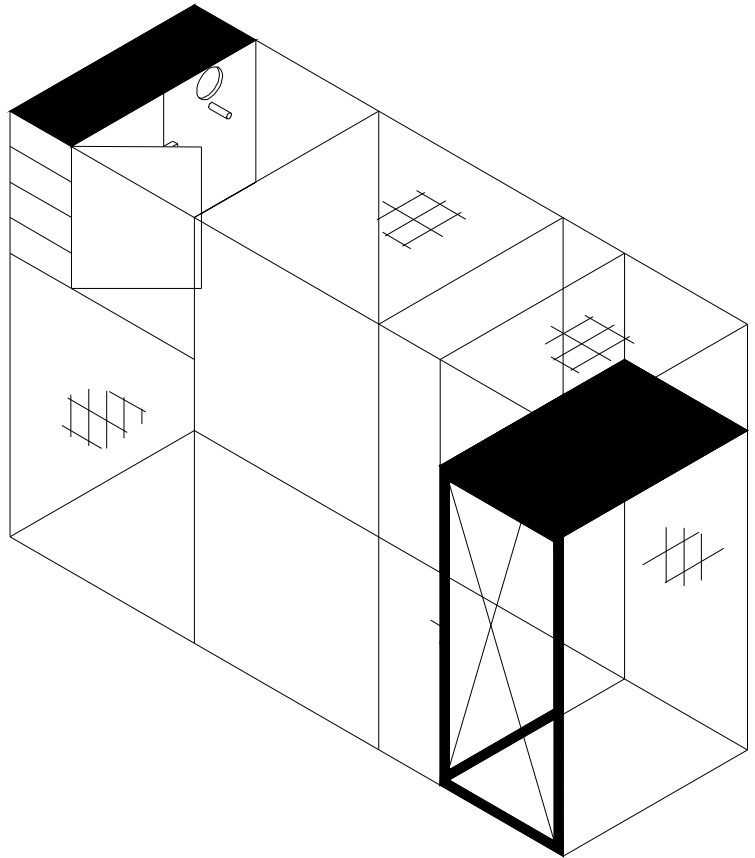

9' long x 3' wide x 6' high Aviary. Incorporating night/shelter box.

£249.00

WICKHAM AVIARY

6' long x 3' wide x 6' high Aviary. Ideal as a starter Aviary. Incorporating night/shelter box.

£199.00

*Also available in a smaller version for limited space. 4'6" long x 2'6" wide x 5' high. Incorporating night / shelter box.

£189.00

WICKHAM DELUXE AVIARY

6' long x 3' wide x 6' high Aviary. With 1 piece of Shiplap around the bottom of the aviary including door..

£229.00

LYMINGTON AVIARY

9' long x 3' wide x 6' high Aviary.
Incorporating night/shelter box with
closing/opening door at one end, and
safety porch with flight over the top at
the other end.

£299.00

PETERSFIELD AVIARY

6' long x 3' wide x 6' high Aviary.
Incorporating night/shelter box
with closing/opening door. Safety
porch underneath box.

£259.00

* This aviary can also be made to a
9' long x 3' wide x 6' high size which
has proved to be very popular for
an extra £40.00 making a total price
of:-

£299.00

SWANMORE AVIARY

6 long x 3' wide x 6' high aviary incorporating open shelter box (3' x 3'). Solid roof to 4' the remaining 2' is wire.

£199.00

PANEL AVIARY AND SAFETY PORCH

9' long x 3' wide x 6' high. This Aviary incorporates a 2' x 3' full height safety porch.