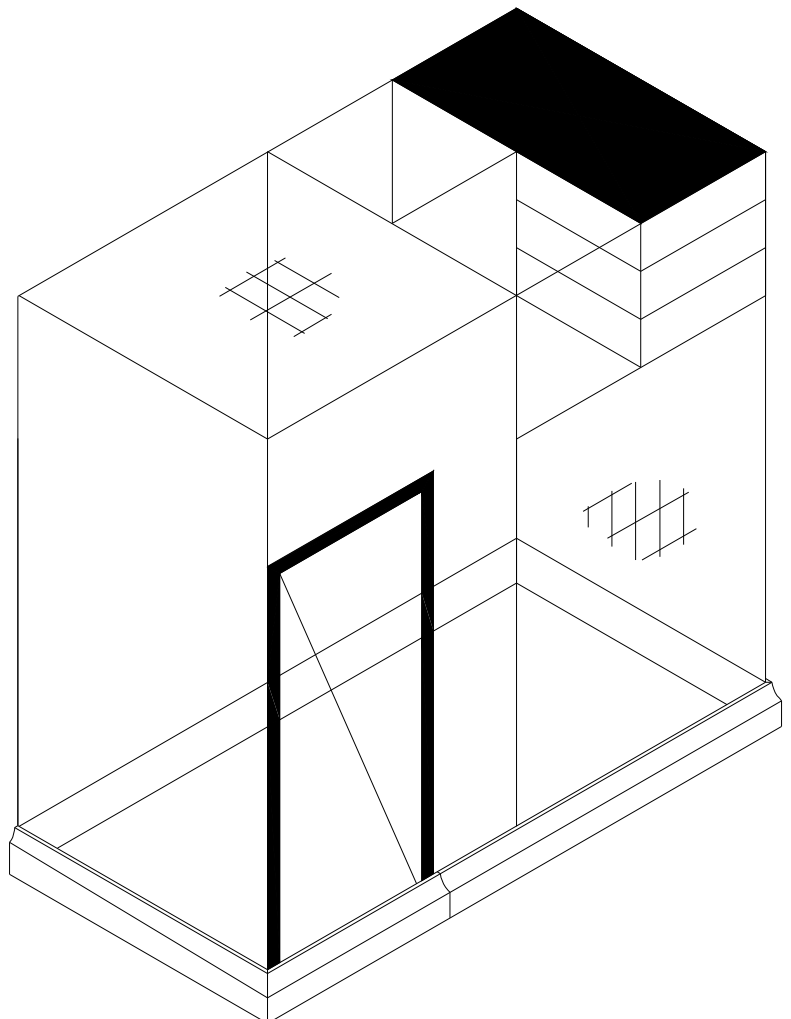

9' long x 3' wide x 6' high Aviary. Incorporating night/shelter box.

£249.00

WICKHAM AVIARY

6' long x 3' wide x 6' high Aviary. Ideal as a starter Aviary. Incorporating night/shelter box.

£199.00

*Also available in a smaller version for limited space. 4'6" long x 2'6" wide x 5' high. Incorporating night / shelter box.

£189.00

WICKHAM DELUXE AVIARY

6' long x 3' wide x 6' high Aviary. With 1 piece of Shiplap around the bottom of the aviary including door..

£229.00

LYMINGTON AVIARY

9' long x 3' wide x 6' high Aviary.
Incorporating night/shelter box with
closing/opening door at one end, and
safety porch with flight over the top at
the other end.