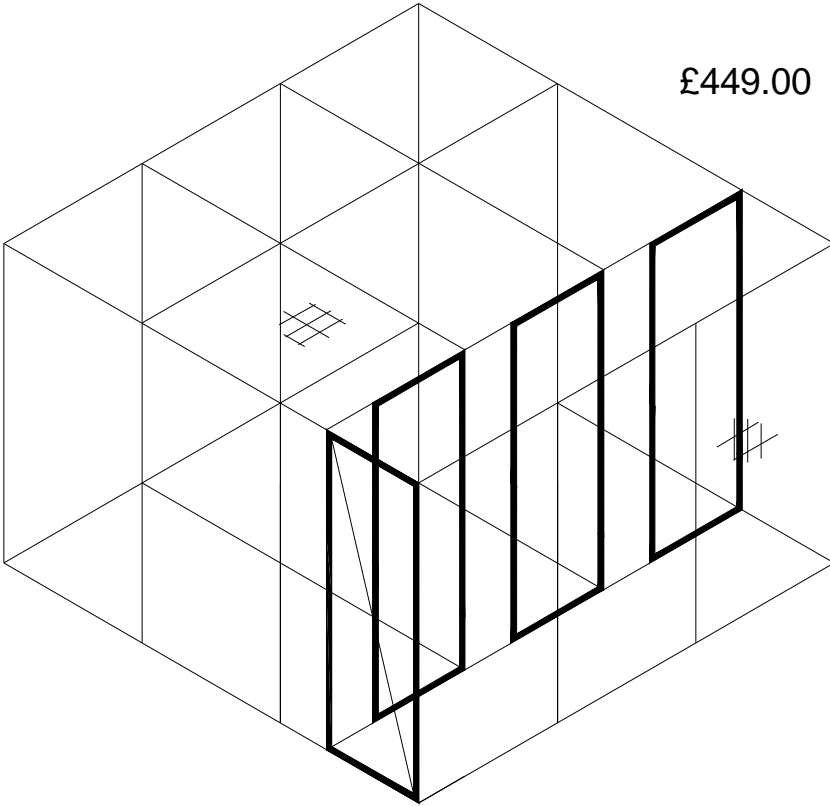

£199.00

PANEL AVIARY – (Pre- drilled & screwed)

6' long x 3' wide x 6' high. This Aviary is to display what can be made with our Aviary Panels, just one of many designs.

£129.00

* To construct a 9' long x 3' wide x 6' high Panel Aviary would cost:-

£179.00

PANEL AVIARY – (Pre- drilled & screwed)

6' long x 6' wide x 6' high. Divided in the middle to make two separate aviaries.

£229.00

Plan View

PANEL AVIARY – (Pre- drilled & screwed)

6' long x 6' wide x 6' high.

£185.00

PANEL AVIARY – (Pre- drilled & screwed)

9' long x 6' wide x 6' high aviary with 2' x 3' internal safety porch.

£279.00

PANEL AVIARY – (Pre- drilled & screwed)

9' long x 9' wide x 6' high aviary comprising three 6' x 3' aviaries and an external walkway/ safety porch.

£449.00

Plan View

DELUXE PANEL AVIARY – (Pre- drilled & screwed)

6' long x 3' wide x 6' high aviary with two pieces of shiplap around the bottom edge.

£179.00

DOOR PANEL

SIDE PANELS/ROOF PANEL

SMALL ROOF PANEL