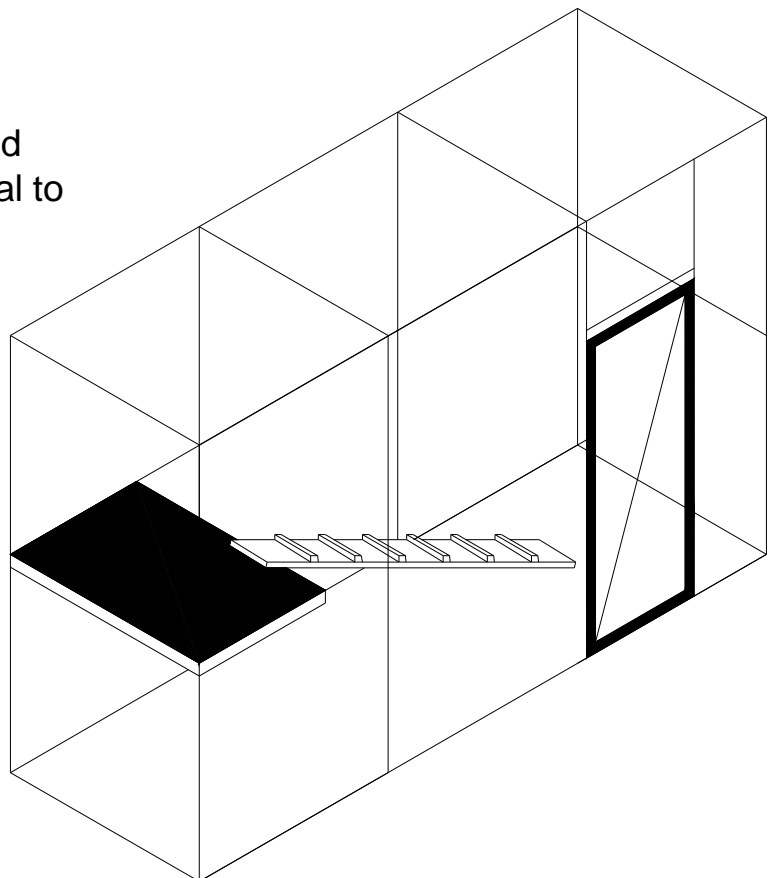

£209.00

RABBIT/ GUINEA PIG/ SMALL ANIMAL RUN

5' long x 3' wide x 18" high with hinged, half opening roof – (other sizes can be made).

£69.00

MEON AVIARY

9' long x 3' wide x 6' high. Suitable for chickens, ducks, rabbits, ferrets, guinea pigs, etc. This aviary has an exterior box, slightly raised off the ground with a ramp going to it. There is also an opening door at the front of the box which gives access for cleaning.

Please Note: The box is only suitable as a shelter for animals.

£279.00

EXTON CAT AVIARY (also suitable for ferrets, etc.)

6' long x 6' wide x 6' high. The box incorporated in this aviary has two large opening doors for easy cleaning, plus two small doors for cat access both with sliders. It has a shelf and two ramps.

£449.00

CAT RUN

This run comes complete with ramp and shelf. 9' long x 3' wide x 6'8" high. Ideal to exercise your cat.

£219.00

3' RABBIT HUTCH

Super strong rabbit hutch, will last for years. 3' long x 20" deep x 34" high (including legs).