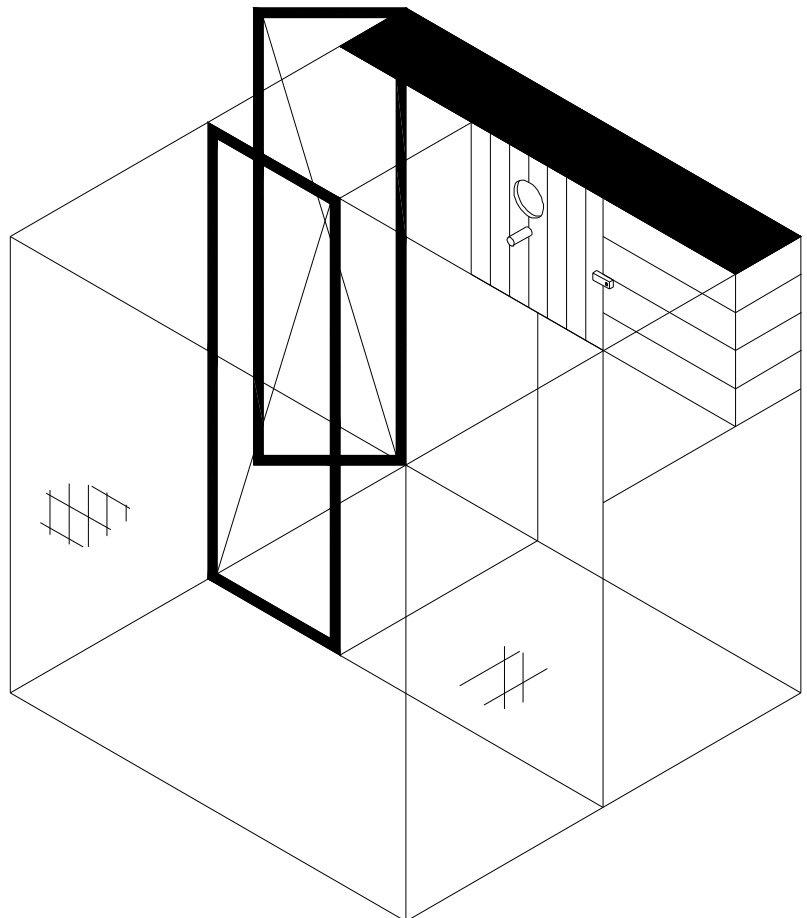

HYPHE AVIARY

6' long x 6' wide x 6' high
Aviary. Incorporating night/
shelter box (4' long) with
closing/opening door. Also
features internal full height
safety porch (2' x 3') which is
covered with ply & felt roof.

£389.00