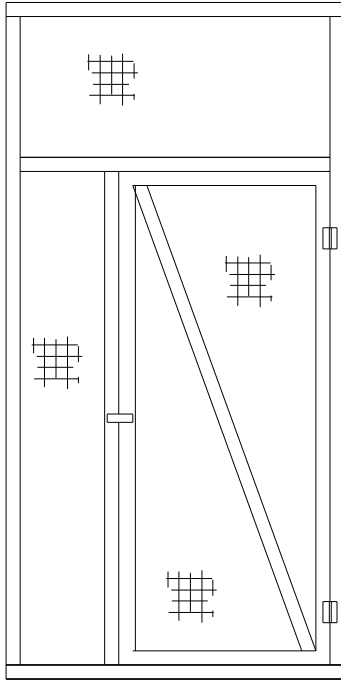

£179.00

PANEL AVIARY – (Pre- drilled & screwed)

6' long x 6' wide x 6' high. Divided in the middle to make two separate aviaries.

£229.00

Plan View

PANEL AVIARY – (Pre- drilled & screwed)

6' long x 6' wide x 6' high.

£185.00

PANEL AVIARY – (Pre- drilled & screwed)

9' long x 6' wide x 6' high aviary with 2' x 3' internal safety porch.

£279.00

PANEL AVIARY – (Pre- drilled & screwed)

9' long x 9' wide x 6' high aviary comprising three 6' x 3' aviaries and an external walkway/ safety porch.

£449.00

Plan View

DELUXE PANEL AVIARY – (Pre- drilled & screwed)

6' long x 3' wide x 6' high aviary with two pieces of shiplap around the bottom edge.

£179.00

DOOR PANEL

SIDE PANELS/ROOF PANEL

SMALL ROOF PANEL