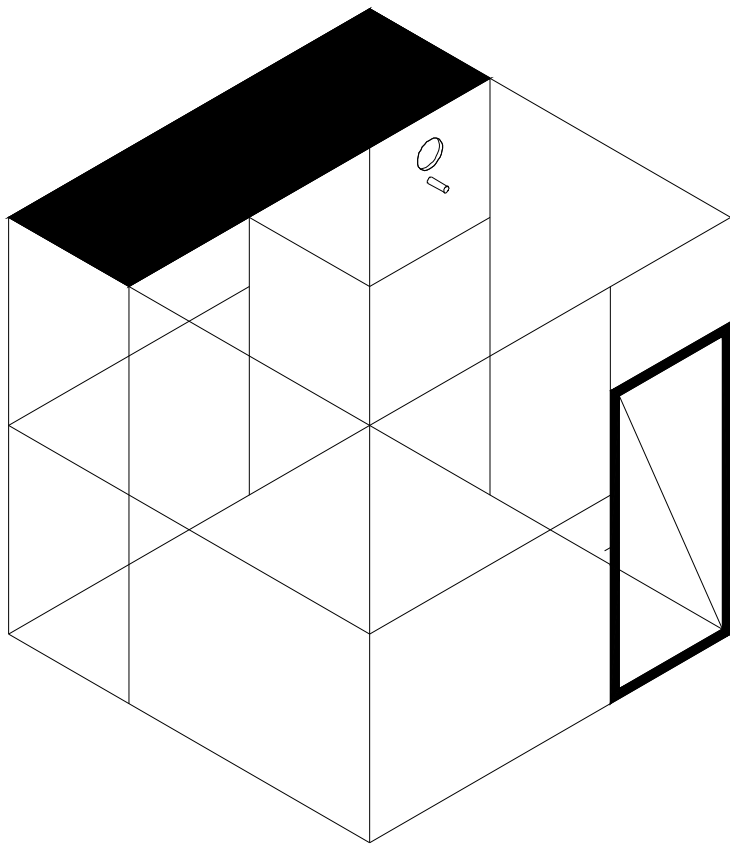

NEWPORT AVIARY

6' long x 3' wide x 6' high Aviary.
Incorporating house/night box with
closing/opening door.

£209.00

VENTNOR AVIARY – (Suitable for Owls etc.)

6' long x 6' wide x 6' high Aviary.
Incorporating 3' wide x 2' deep x 2'
high house/ night box with closing/
opening door. Ply & felt roof covers
the full width of the Aviary. This Avi-
ary is made with 1" x 1" x 16g wire.

£419.00