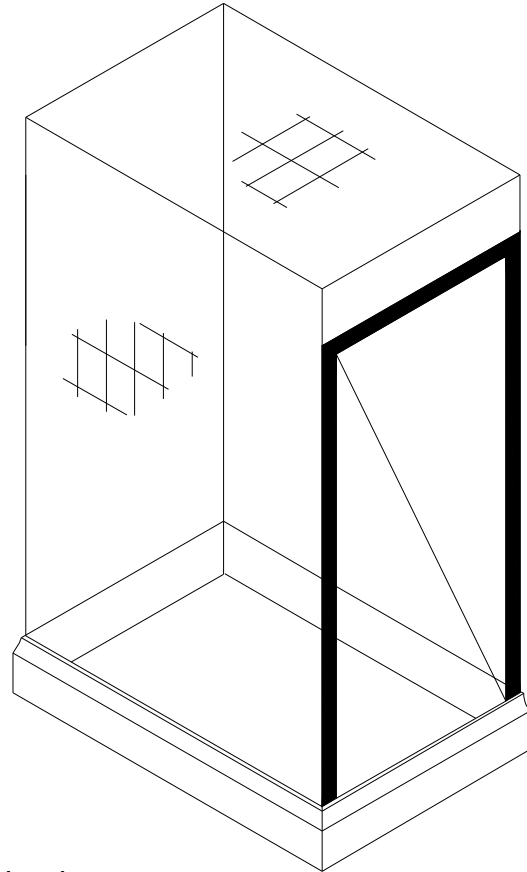

INDOOR AVIARY CAGE: (BASIC OR DELUXE)

3' long x 2' wide x 5' high. (This can also be made to your own measurements).
Door can be put either in end or on front – Your choice.

We make a variety of designs: -

1.	Basic Aviary (no floor, or shiplap).	£79.00
2.	Basic Aviary with small door above main one.	£99.00
3.	Basic Aviary with top opening.	£99.00
4.	Deluxe Aviary with floor and shiplap.	£99.00
5.	Deluxe Aviary with small door above main one.	£109.00
6.	Deluxe Aviary with top opening.	£109.00
7.	2 Door Aviary on wheels (untreated)	£109.00

Deluxe Aviary with floor and shiplap.

INDOOR AVIARY 2 DOOR ON WHEELS
(No.7)

Indoor aviary with double doors in natural wood. On wheels.

£109.00