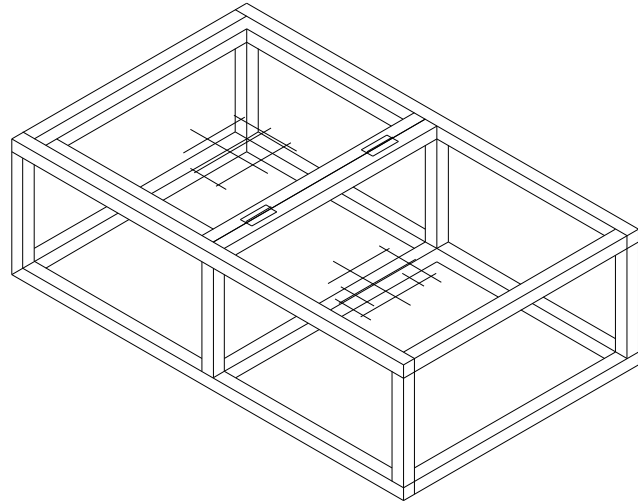

£17.99

MINI OUTDOOR AVIARY

42" long x 27" deep x 5' high. This Aviary is ideal for a small garden, or a limited space. It is fully enclosed except for the front. It has 2 stainless steel dishes on a revolving system, for easy feeding.

£209.00

RABBIT/ GUINEA PIG/ SMALL ANIMAL RUN

5' long x 3' wide x 18" high with hinged, half opening roof – (other sizes can be made).

£69.00

MEON AVIARY

9' long x 3' wide x 6' high. Suitable for chickens, ducks, rabbits, ferrets, guinea pigs, etc. This aviary has an exterior box, slightly raised off the ground with a ramp going to it. There is also an opening door at the front of the box which gives access for cleaning.