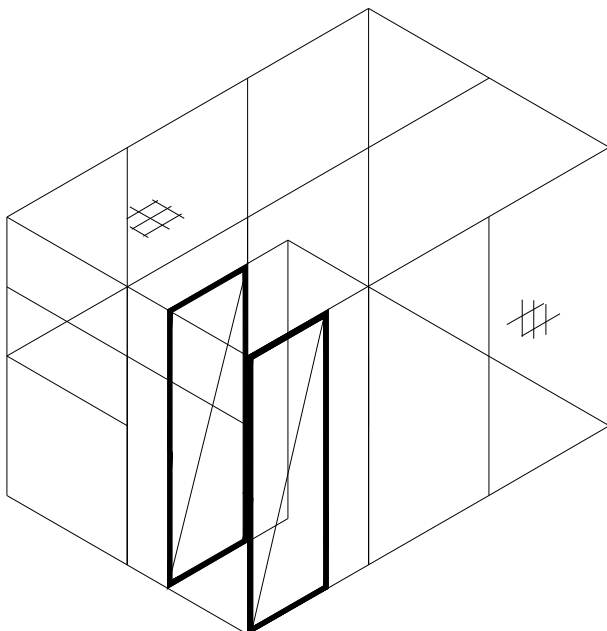

£299.00

SWANMORE AVIARY

6 long x 3' wide x 6' high aviary incorporating open shelter box (3' x 3'). Solid roof to 4' the remaining 2' is wire.

£199.00

PANEL AVIARY AND SAFETY PORCH

9' long x 3' wide x 6' high. This Aviary incorporates a 2' x 3' full height safety porch.

£199.00

PANEL AVIARY – (Pre- drilled & screwed)

6' long x 3' wide x 6' high. This Aviary is to display what can be made with our Aviary Panels, just one of many designs.

£129.00

* To construct a 9' long x 3' wide x 6' high Panel Aviary would cost:-

£179.00

PANEL AVIARY – (Pre- drilled & screwed)

6' long x 6' wide x 6' high. Divided in the middle to make two separate aviaries.

£229.00

Plan View

PANEL AVIARY – (Pre- drilled & screwed)

6' long x 6' wide x 6' high.

£185.00

PANEL AVIARY – (Pre- drilled & screwed)

9' long x 6' wide x 6' high aviary with 2' x 3' internal safety porch.

£279.00

PANEL AVIARY – (Pre- drilled & screwed)

9' long x 9' wide x 6' high aviary comprising three 6' x 3' aviaries and an external walkway/ safety porch.