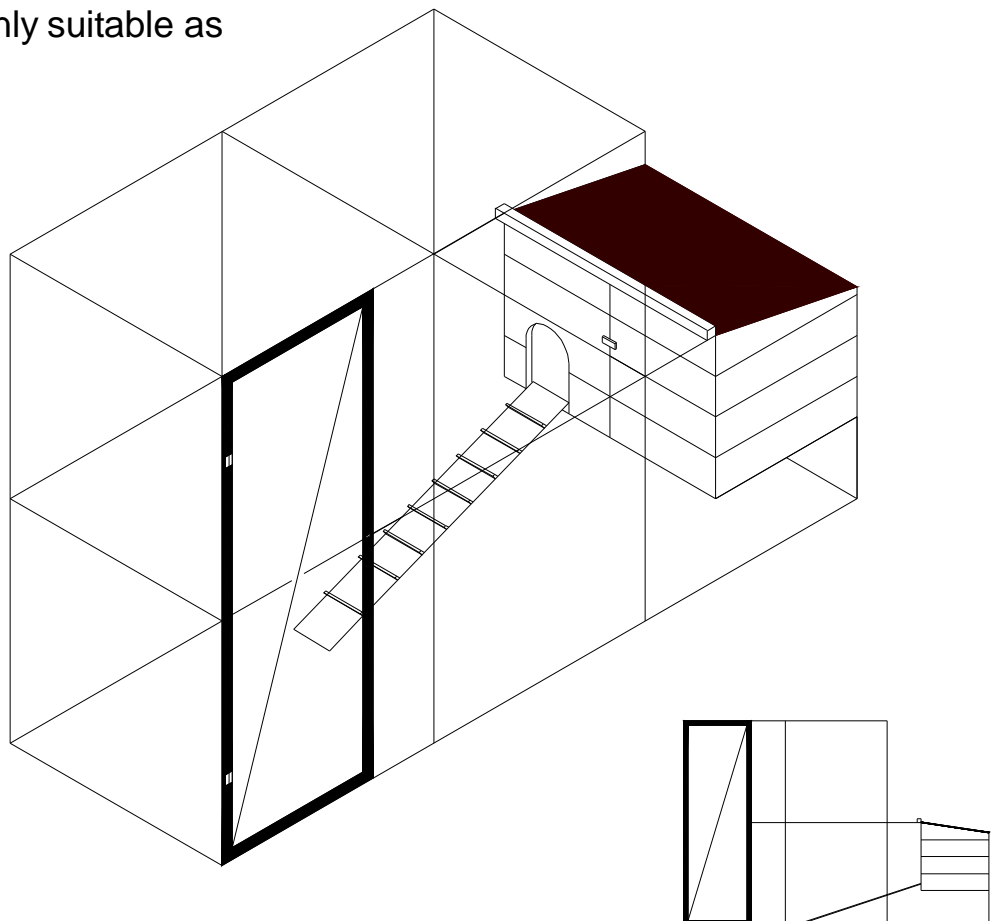

£17.99

MINI OUTDOOR AVIARY

42" long x 27" deep x 5' high. This Aviary is ideal for a small garden, or a limited space. It is fully enclosed except for the front. It has 2 stainless steel dishes on a revolving system, for easy feeding.

£209.00

RABBIT/ GUINEA PIG/ SMALL ANIMAL RUN

5' long x 3' wide x 18" high with hinged, half opening roof – (other sizes can be made).

£69.00

MEON AVIARY

9' long x 3' wide x 6' high. Suitable for chickens, ducks, rabbits, ferrets, guinea pigs, etc. This aviary has an exterior box, slightly raised off the ground with a ramp going to it. There is also an opening door at the front of the box which gives access for cleaning.

Please Note: The box is only suitable as a shelter for animals.

£279.00

EXTON CAT AVIARY (also suitable for ferrets, etc.)

6' long x 6' wide x 6' high. The box incorporated in this aviary has two large opening doors for easy cleaning, plus two small doors for cat access both with sliders. It has a shelf and two ramps.