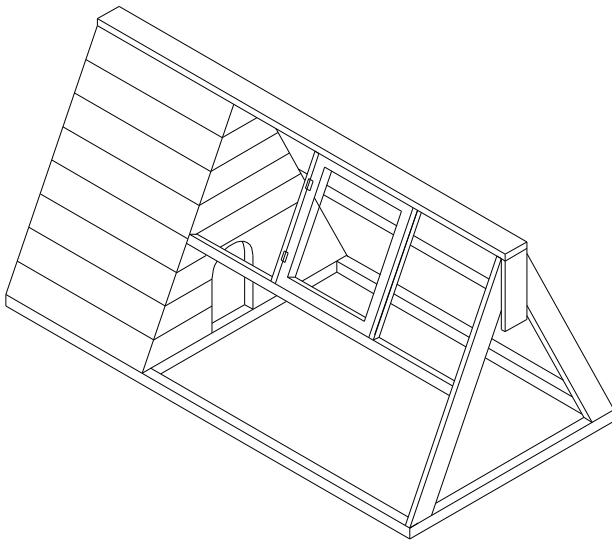

£99.00

*Also available in 4' long x 20" deep x 34" high

£139.00

Or let us quote you on whatever size you require.

MINI GUINEA RUN (Ideal for Guinea Pigs)

3' long x 3' wide x 18" high. Half the roof opens for access.

£54.00

PET RUN + SHELTER BOX

6' long x 3' wide x 18" high, complete with shelter box. Back opens for easy cleaning. Hinged roof for top access.

£139.00

PET ARK

Suitable for rabbits, guinea pigs, chickens, ducks, etc. 6' long x 3' wide x 33" high. Door on back of box for access, also one on wire front.