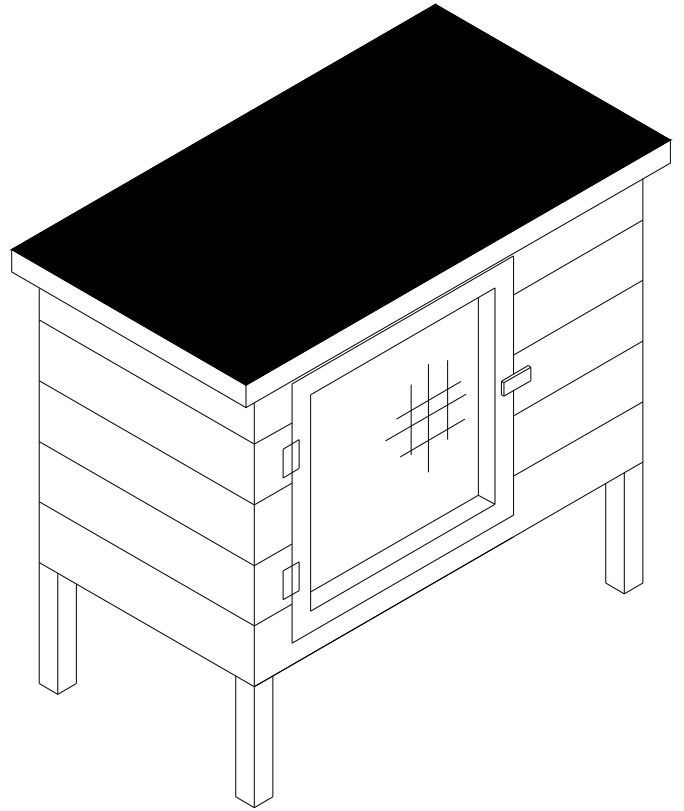

Please Note: The box is only suitable as a shelter for animals.

£279.00

EXTON CAT AVIARY (also suitable for ferrets, etc.)

6' long x 6' wide x 6' high. The box incorporated in this aviary has two large opening doors for easy cleaning, plus two small doors for cat access both with sliders. It has a shelf and two ramps.

£449.00

CAT RUN

This run comes complete with ramp and shelf. 9' long x 3' wide x 6'8" high. Ideal to exercise your cat.

£219.00

3' RABBIT HUTCH

Super strong rabbit hutch, will last for years. 3' long x 20" deep x 34" high (including legs).

£99.00

*Also available in 4' long x 20" deep x 34" high

£139.00

Or let us quote you on whatever size you require.

MINI GUINEA RUN (Ideal for Guinea Pigs)

3' long x 3' wide x 18" high. Half the roof opens for access.